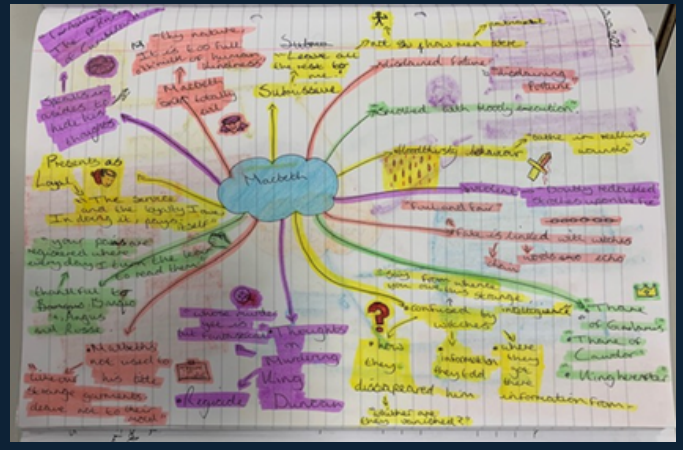

3 FEBRUARY 2023 | ISSUE 18

FERRYHILL SCHOOL NEWSLETTER

INTEGRITY | CREATIVITY | EXCELLENCE

VIETNAM 2023

10 Ferryhill School students are currently enjoying a trip to Vietnam as part of the Turing Scheme along with Mr Handley and Mrs Lunn. So far, they have experienced a guided tour of Saigon, visited both the War Remnants and the Presidential Palace Museums and had the opportunity to try various traditional Vietnamese dishes.

Some outstanding work produced in English this week

11/01/23
What is the ghost of Banquo's presence and what is he like?
What does he represent?
The ghost of Banquo's presence is a spirit who appears to help him with his...
14) What else does the 'glowing torch' symbolise? Think about Macbeth's journey.

The writer uses phrases like 'an actual sensation' when describing the ghost...
Well done. You have analysed the description of the ghost in detail and clearly understood its purpose in the text.
14) What else does the 'glowing torch' symbolise? Think about Macbeth's journey.